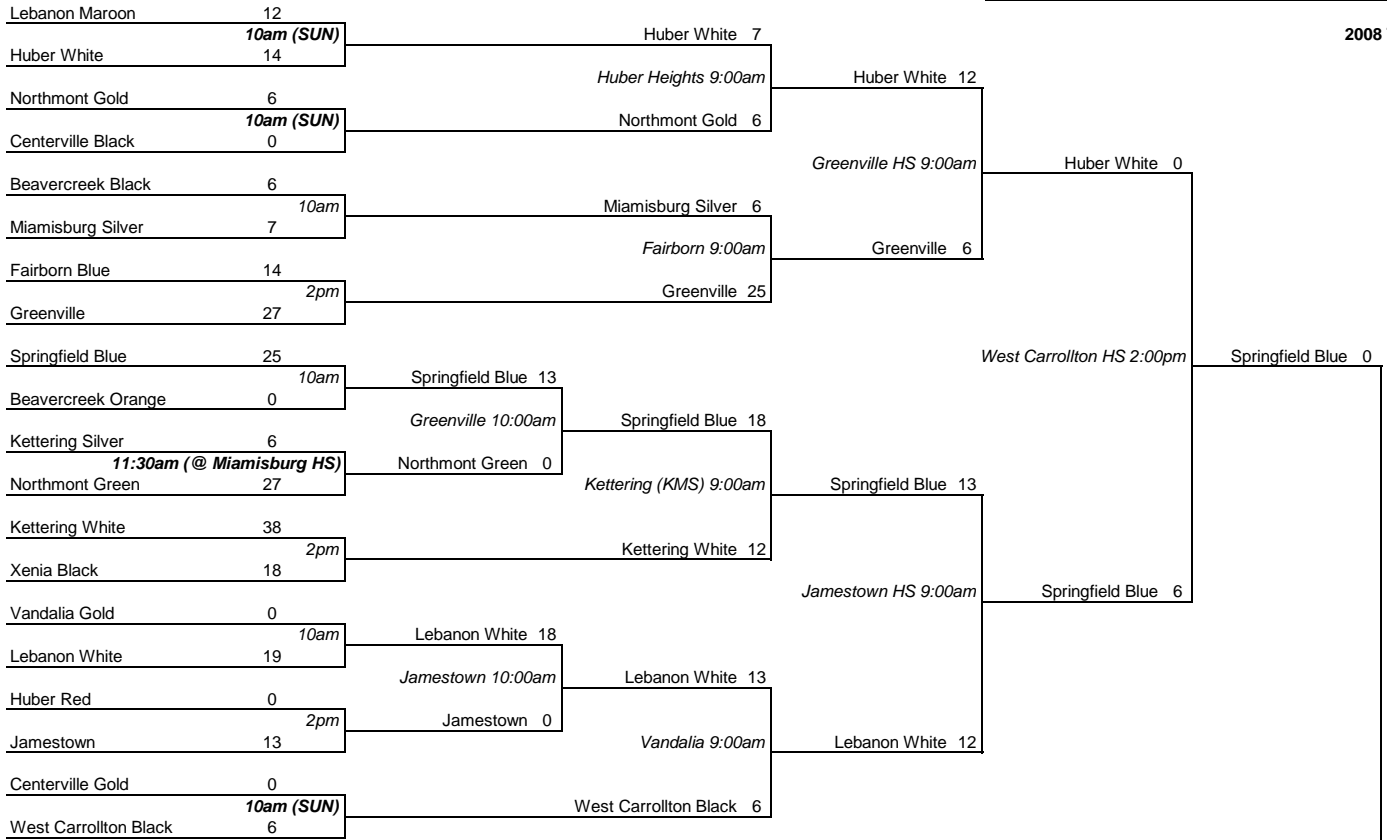

Round 1 - Oct. 25/26

Round 1A - Oct. 26

Round 2 - Nov. 1

Round 3 - Nov. 2

Semis - Nov. 8

Finals - Nov. 16

HOME TEAMS ARE LISTED FIRST, REGARDLESS OF SITE

2008 TOURNAMENT

BANTAM - 41 Teams

Welcome Stadium 10:00am

Miamisburg Blue

Round 1 - Oct. 25/26

Round 1A - Oct. 26

Round 2 - Nov. 1

Round 3 - Nov. 2

Semis - Nov. 8