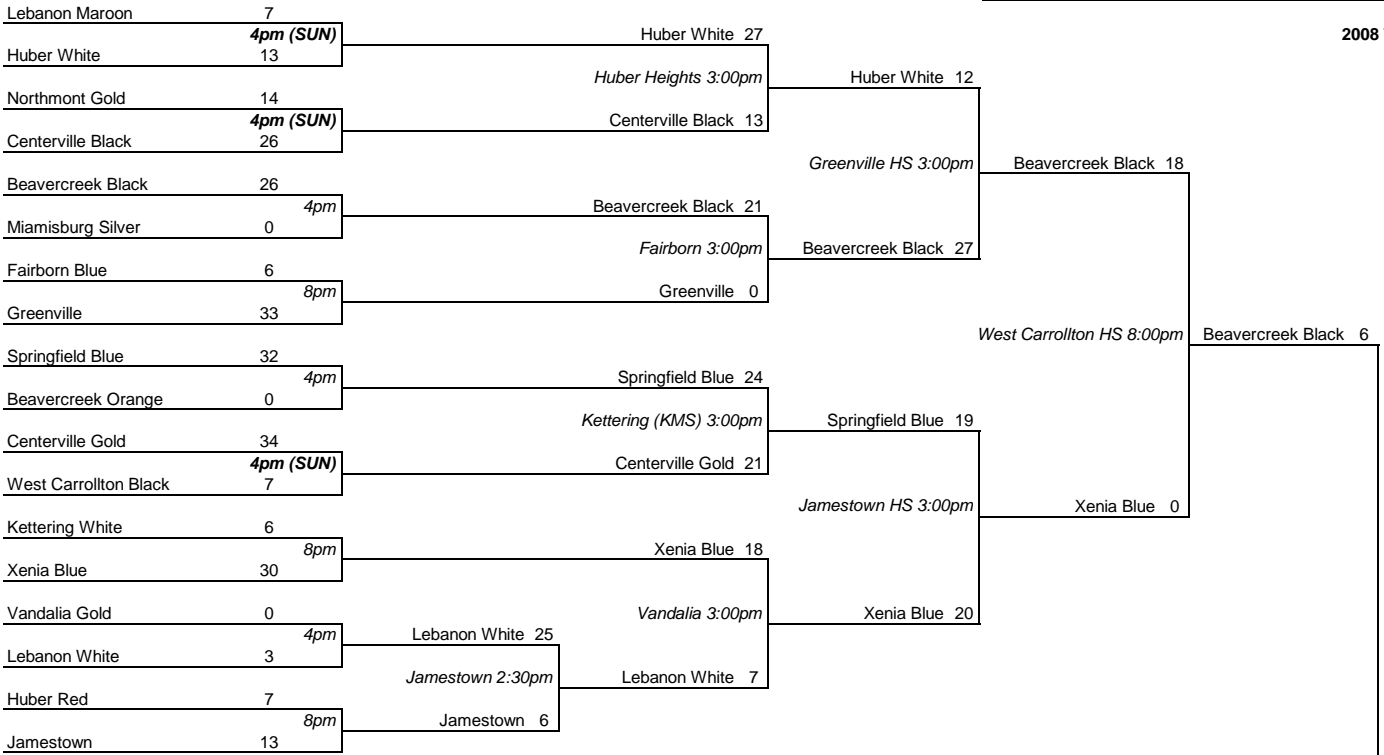

Round 1 - Oct. 25/26

Round 1A - Oct. 26

Round 2 - Nov. 1

Round 3 - Nov. 2

Semis - Nov. 8

Finals - Nov. 16

HOME TEAMS ARE LISTED FIRST, REGARDLESS OF SITE

2008 TOURNAMENT