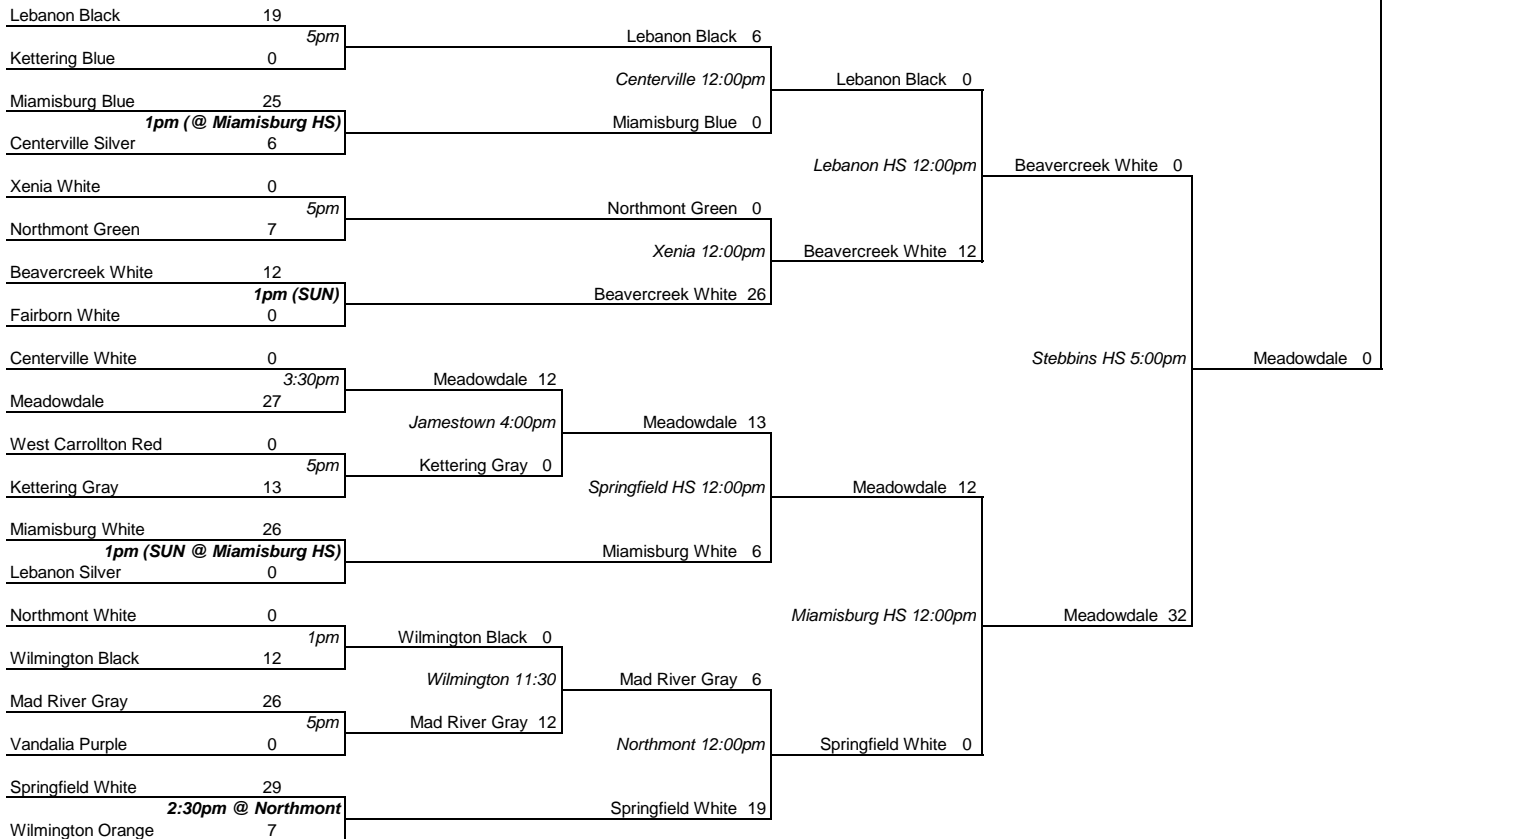

Round 1 - Oct. 25/26

Round 1A - Oct. 26

Round 2 - Nov. 1

Round 3 - Nov. 2

Semis - Nov. 8

Finals - Nov. 16

HOME TEAMS ARE LISTED FIRST, REGARDLESS OF SITE

2008 TOURNAMENT

Finals - Nov. 16

HOME TEAMS ARE LISTED FIRST, REGARDLESS OF SITE

2008 TOURNAMENT

3rd GRADE - 34 Teams

Welcome Stadium 12:00pm

Northmont White

Round 1 - Oct. 25/26

Round 1A - Oct. 26

Round 2 - Nov. 1

Round 3 - Nov. 2

Semis - Nov. 8

Finals - Nov. 16

HOME TEAMS ARE LISTED FIRST, REGARDLESS OF SITE

2008 TOURNAMENT

4th GRADE - 40 Teams

Welcome Stadium 2pm