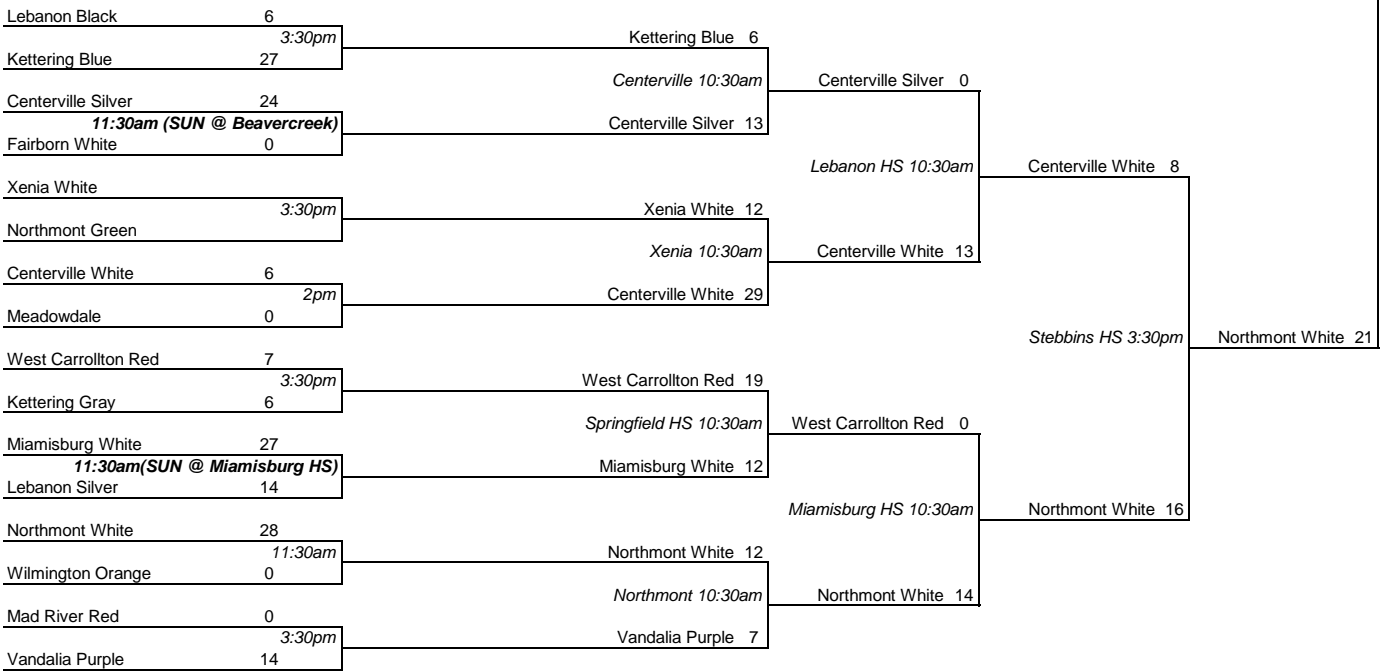

Round 1 - Oct. 25/26

Round 1A - Oct. 26

Round 2 - Nov. 1

Round 3 - Nov. 2

Semis - Nov. 8

Finals - Nov. 16

HOME TEAMS ARE LISTED FIRST, REGARDLESS OF SITE

2008 TOURNAMENT

Finals - Nov. 16

HOME TEAMS ARE LISTED FIRST, REGARDLESS OF SITE

2008 TOURNAMENT

3rd GRADE - 34 Teams

Welcome Stadium 12:00pm

Northmont White

Round 1 - Oct. 25/26

Round 1A - Oct. 26

Round 2 - Nov. 1

Round 3 - Nov. 2

Semis - Nov. 8

Finals - Nov. 16

HOME TEAMS ARE LISTED FIRST, REGARDLESS OF SITE

2008 TOURNAMENT

4th GRADE - 40 Teams

Welcome Stadium 2pm