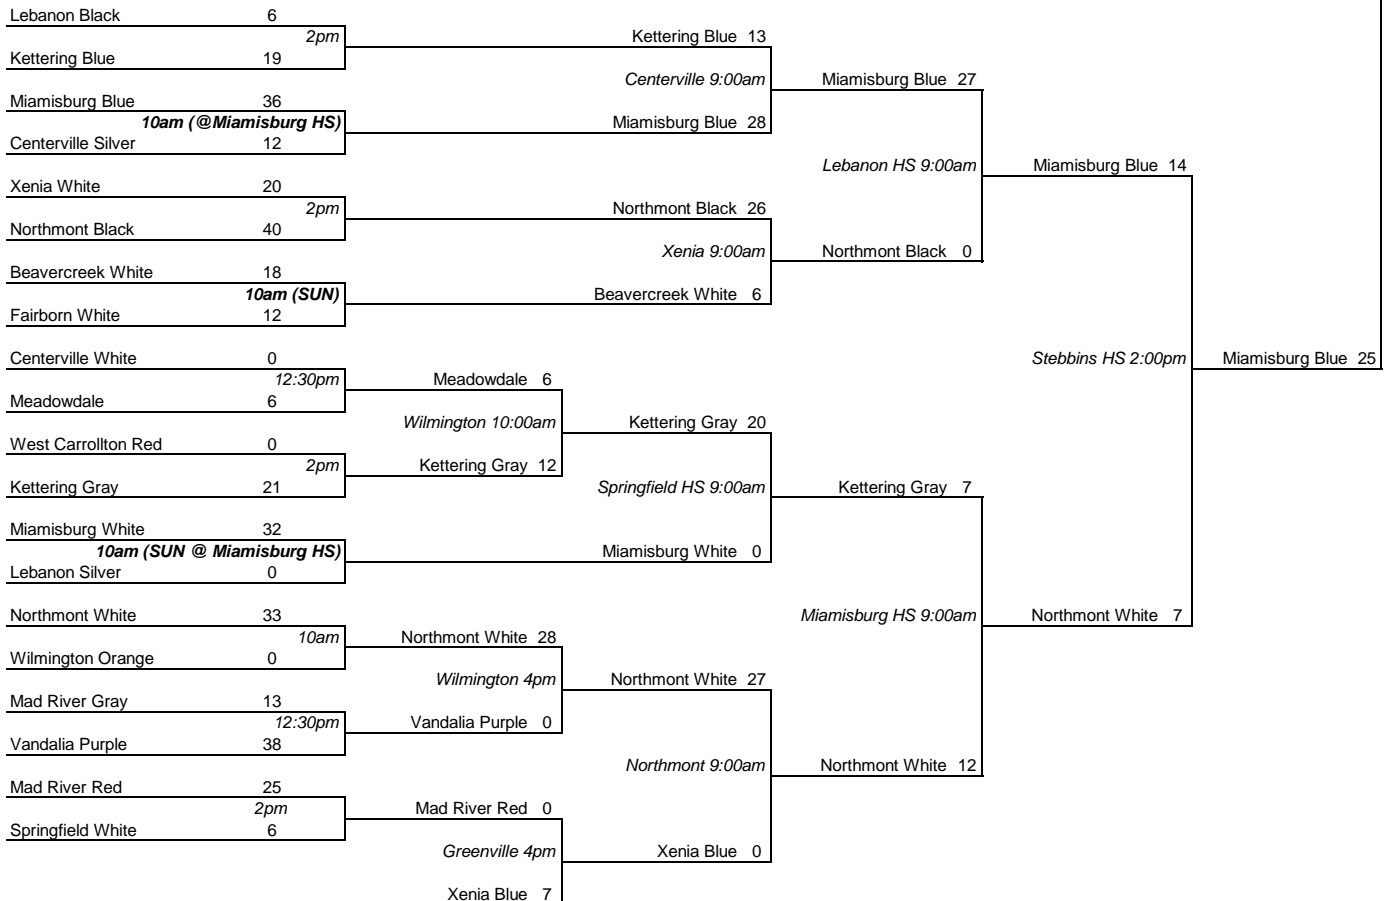

Round 1 - Oct. 25/26

Round 1A - Oct. 26

Round 2 - Nov. 1

Round 3 - Nov. 2

Semis - Nov. 8

Finals - Nov. 16

HOME TEAMS ARE LISTED FIRST, REGARDLESS OF SITE

2008 TOURNAMENT

BANTAM - 41 Teams

Welcome Stadium 10:00am

Miamisburg Blue

Round 1 - Oct. 25/26

Round 1A - Oct. 26

Round 2 - Nov. 1

Round 3 - Nov. 2

Semis - Nov. 8

Finals - Nov. 16

HOME TEAMS ARE LISTED FIRST, REGARDLESS OF SITE

2008 TOURNAMENT

3rd GRADE - 34 Teams

Welcome Stadium 12:00pm

Northmont White

Round 1 - Oct. 25/26

Round 1A - Oct. 26