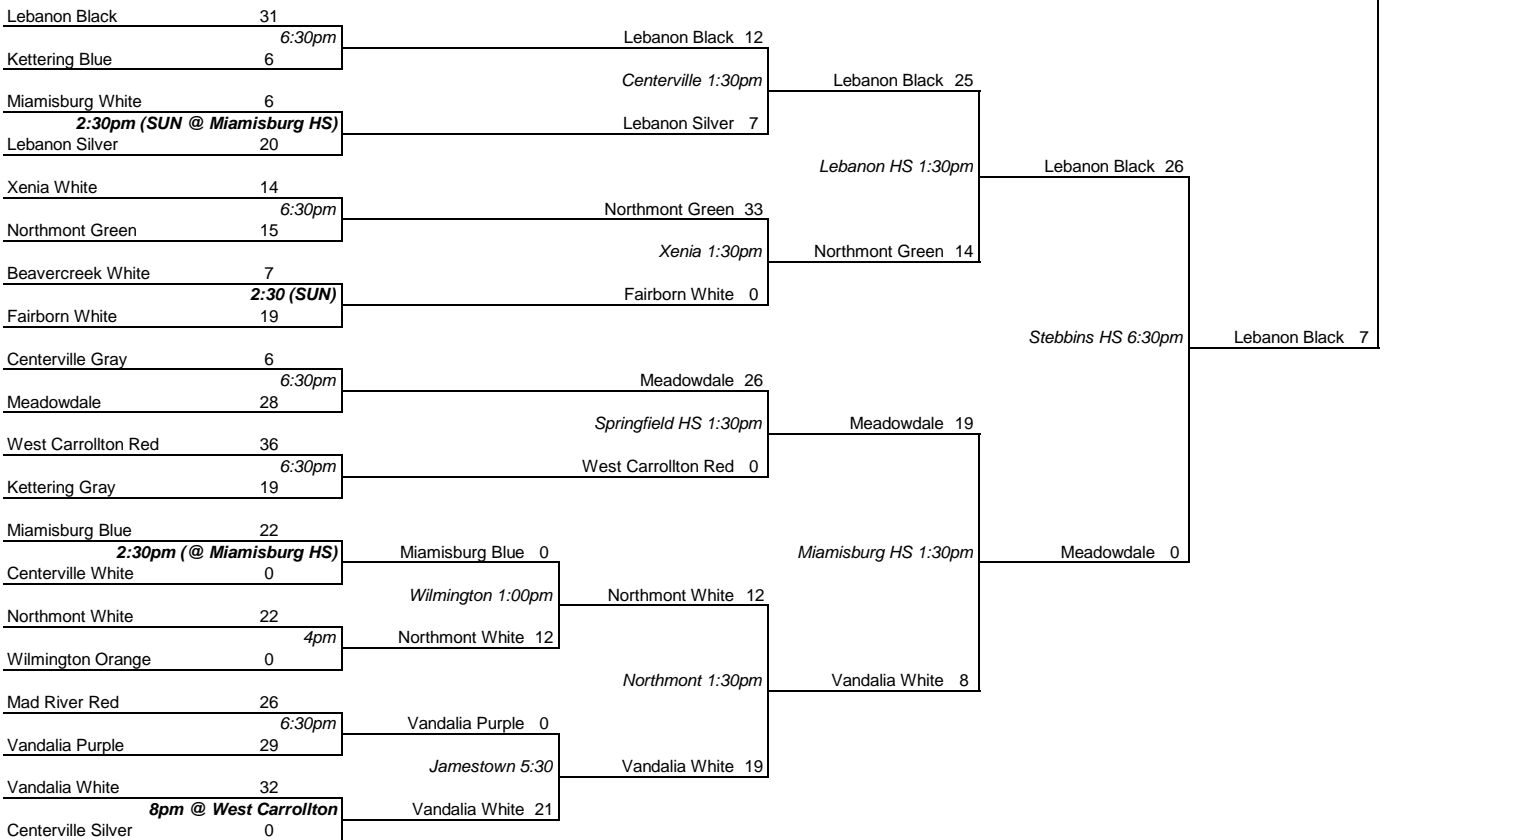

Round 1 - Oct. 25/26

Round 1A - Oct. 26

Round 2 - Nov. 1

Round 3 - Nov. 2

Semis - Nov. 8

Finals - Nov. 16

HOME TEAMS ARE LISTED FIRST, REGARDLESS OF SITE

2008 TOURNAMENT

Round 2 - Nov. 1

Round 3 - Nov. 2

Semis - Nov. 8

Finals - Nov. 16

HOME TEAMS ARE LISTED FIRST, REGARDLESS OF SITE

2008 TOURNAMENT

4th GRADE - 40 Teams

Welcome Stadium 2pm

5th GRADE - 39 Teams

Round 1 - Oct. 25/26

Round 1A - Oct. 26

Round 2 - Nov. 1

Round 3 - Nov. 2

Semis - Nov. 8

Finals - Nov. 16

HOME TEAMS ARE LISTED FIRST, REGARDLESS OF SITE