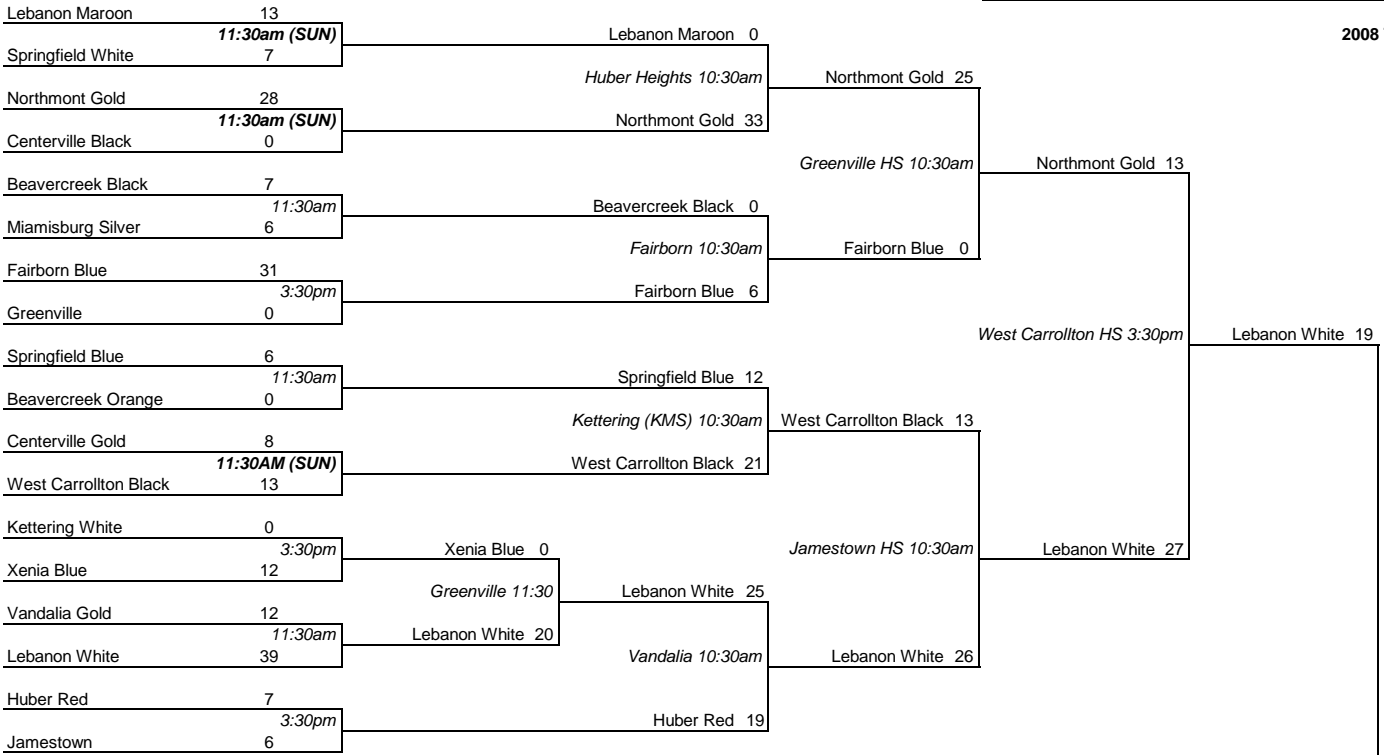

Round 1 - Oct. 25/26

Round 1A - Oct. 26

Round 2 - Nov. 1

Round 3 - Nov. 2

Semis - Nov. 8

Finals - Nov. 16

HOME TEAMS ARE LISTED FIRST, REGARDLESS OF SITE

2008 TOURNAMENT

BANTAM - 41 Teams

Welcome Stadium 10:00am

Miamisburg Blue

Round 1 - Oct. 25/26

Round 1A - Oct. 26

Round 2 - Nov. 1

Round 3 - Nov. 2

Semis - Nov. 8

Finals - Nov. 16

HOME TEAMS ARE LISTED FIRST, REGARDLESS OF SITE

2008 TOURNAMENT

3rd GRADE - 34 Teams

Welcome Stadium 12:00pm

Northmont White

Round 1 - Oct. 25/26

Round 1A - Oct. 26