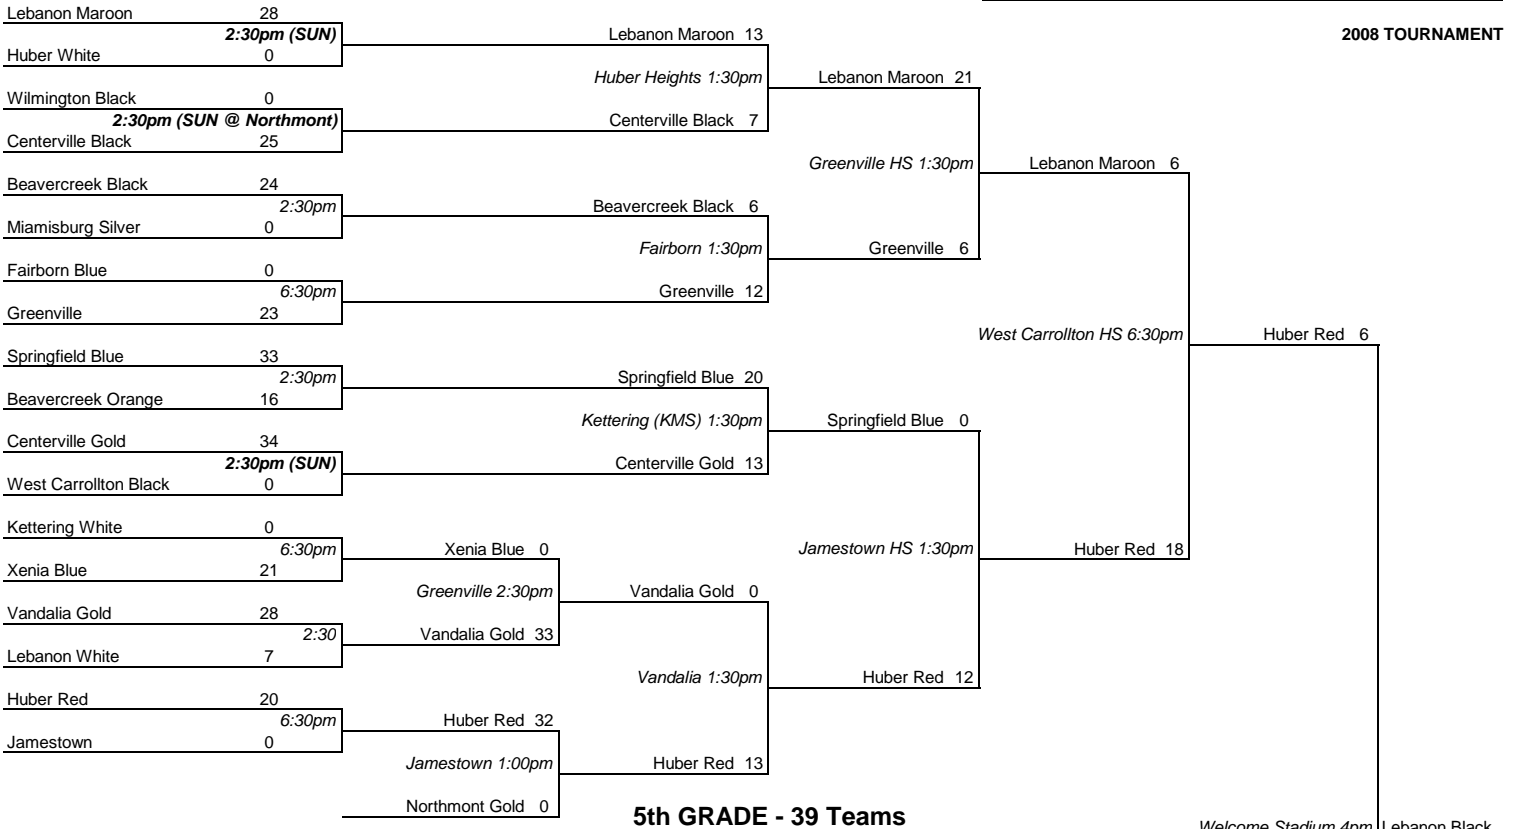

Round 1 - Oct. 25/26

Round 1A - Oct. 26

Round 2 - Nov. 1

Round 3 - Nov. 2

Semis - Nov. 8

Finals - Nov. 16

HOME TEAMS ARE LISTED FIRST, REGARDLESS OF SITE

2008 TOURNAMENT

Round 2 - Nov. 1

Round 3 - Nov. 2

Semis - Nov. 8

Finals - Nov. 16

HOME TEAMS ARE LISTED FIRST, REGARDLESS OF SITE

2008 TOURNAMENT

4th GRADE - 40 Teams

Welcome Stadium 2pm

5th GRADE - 39 Teams

Round 1 - Oct. 25/26

Round 1A - Oct. 26

Round 2 - Nov. 1

Round 3 - Nov. 2

Semis - Nov. 8

Finals - Nov. 16

HOME TEAMS ARE LISTED FIRST, REGARDLESS OF SITE