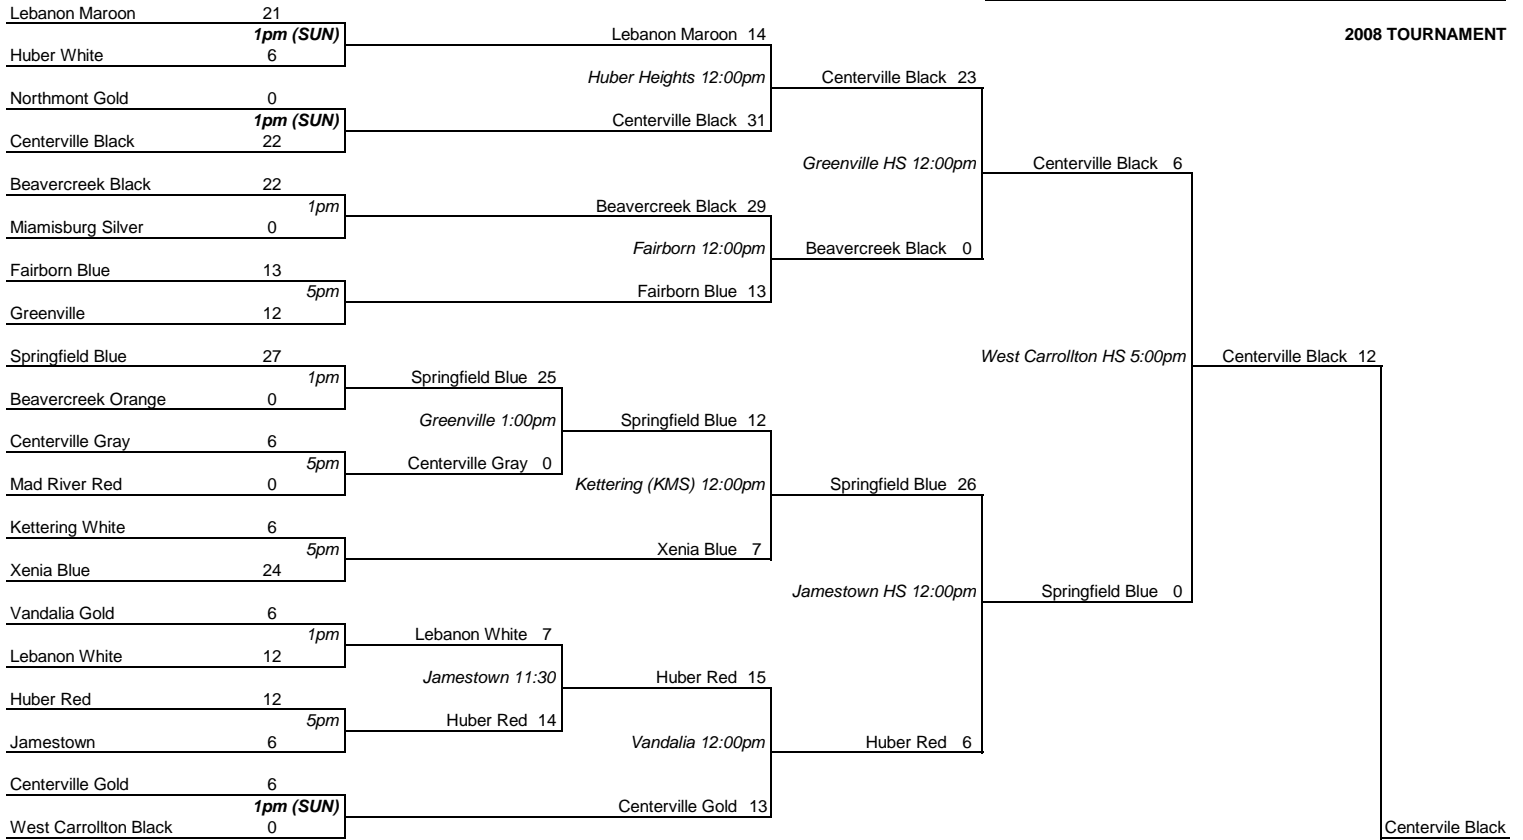

Round 1 - Oct. 25/26

Round 1A - Oct. 26

Round 2 - Nov. 1

Round 3 - Nov. 2

Semis - Nov. 8

Finals - Nov. 16

HOME TEAMS ARE LISTED FIRST, REGARDLESS OF SITE

2008 TOURNAMENT

Round 2 - Nov. 1

Round 3 - Nov. 2

Semis - Nov. 8

Finals - Nov. 16

HOME TEAMS ARE LISTED FIRST, REGARDLESS OF SITE

2008 TOURNAMENT

4th GRADE - 40 Teams

Welcome Stadium 2pm